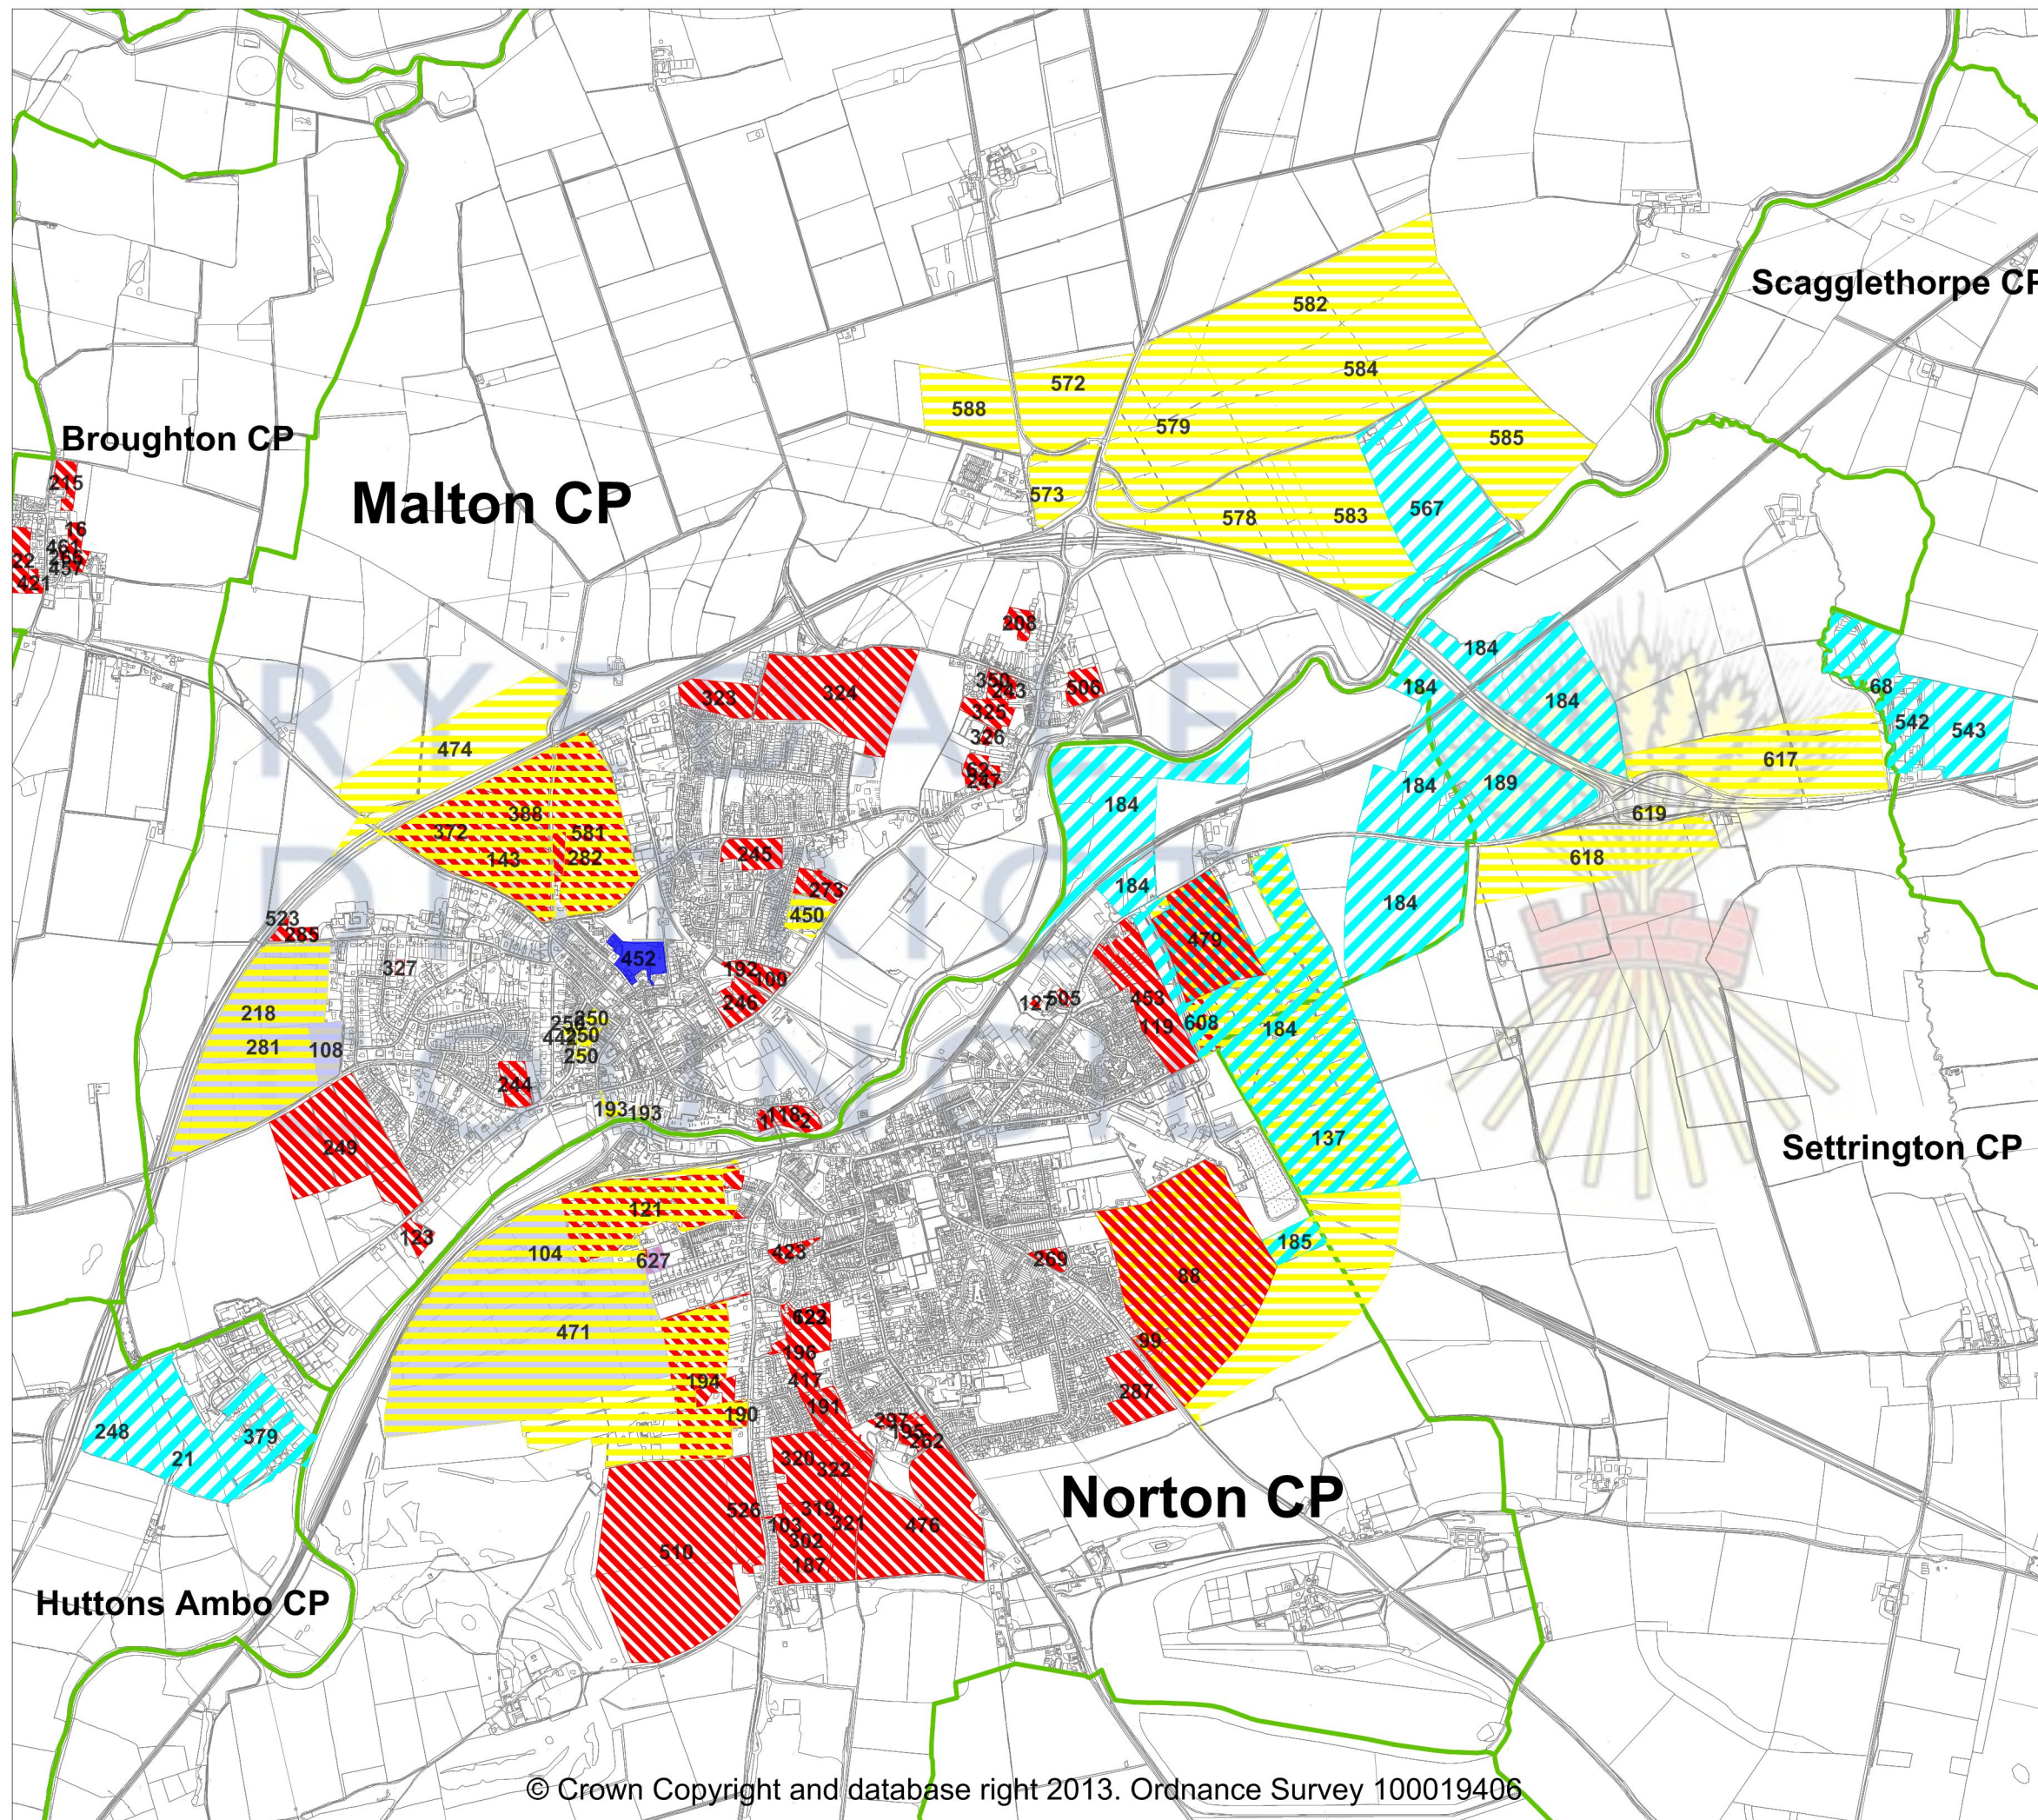

Malton & Norton

Legend

-  Residential
-  Employment
-  Mixed
-  Leisure / Tourism
-  Retail
-  Not Specified
-  National Park
-  Parish Boundary
-  District Boundary

1 : 21 000 on A3
April 2013

**RYEDALE
DISTRICT
COUNCIL**